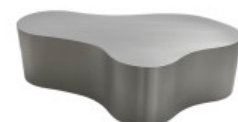

Jacquard low coffee table

Rinno coffee table

Gory coffee table

Cream Gory coffee table

Multicolor Proaza coffee table

Hrob extendable coffee table

Geneiken centre table

Brunbek centre table

Burgundy coffee table 90 cm

Rimini coffee table

Balía rattan coffee table

Mercury coffee table

Aheim coffee table

Belmont coffee table

Giswil coffee table

Set of 2 Thiennes coffee tables

Nohant coffee table

White magnesium coffee table 90 cm

Beige pouf-style table Seat

Elephant Stool 36cm h

Aiglun coffee table

Breil coffee table

Bugdorf coffee table

Lestans coffee table 70 cm