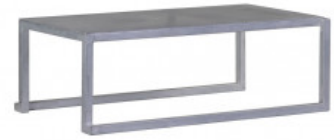

Golden Cross table with wood

Set 2 tables silver leaf

Set of 2 Shintzi coffee tables

Chillout table with gold bars

Gold and marble Cross table  
60 cm

Gold and marble Cross table  
80 cm

Golden Cross table / height

Wam chill out table

Paypay chillout table

Brown Sello table

Set of 3 hexagonal bamboo tables

Old gold iron table

Rust iron table

Beach table 40 cm

White side table 55 x 55 cm