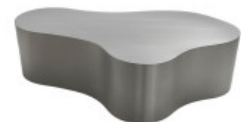

Jacquard low coffee table

Rinno coffee table

Gory coffee table

Cream Gory coffee table

Multicolor Proaza coffee table

Hrob extendable coffee table

Geneiken centre table

Brunbek centre table

Burgundy coffee table 90 cm

Rimini coffee table

Balía rattan coffee table

Mercury coffee table

Aheim coffee table

Belmont coffee table

Giswil coffee table

Set of 2 Thiennes coffee tables

Nohant coffee table

White magnesium coffee table 90 cm

Beige pouf-style table Seat

Elephant Stool 36cm h

Aiglun coffee table

Breil coffee table

Bugdorf coffee table

Lestans coffee table 70 cm